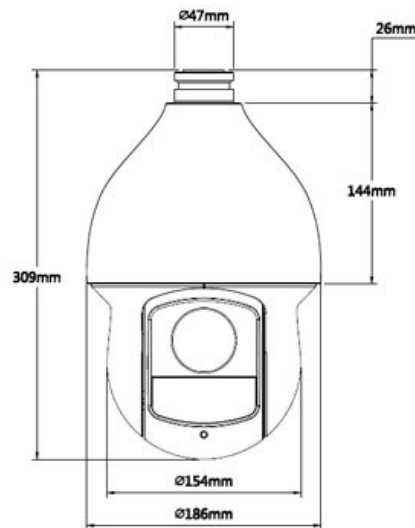

**CP- UNP-2020TL10-P****2 MP Full HD IP IR PTZ Camera - 100 Mtr.****Main Features**

- 1/2.8" CMOS Image sensor
- Powerful 20x Optical and 16x Digital zoom
- Support Triple-streams encoding
- Max. 25/30fps@1080P and 50/60fps@720P Resolution
- DWDR, Day/Night (ICR), Ultra DNR, Auto iris, Auto focus
- Up to 300 Presets, 8 Tour, 5 Pattern, 5 Auto scan
- Max 400°/s pan speed, 360° endless pan rotation
- IR Range of 100 Mtr.
- Built-in 2/1 alarm in/out, IP66, SD Card, PoE Plus
- Mobile Software: iCMOB, gCMOB
- CMS Software: KVMS Pro, vOptimus Pro

## Specification

1/2.8" CMOS

1944(H) x 1092(V), 2Megapixels

More than 55dB

Color: 0.05Lux@F1.4; B/W: 0.005Lux@F1.4

4.7mm ~ 94.0mm

Auto, ATW, Indoor, Outdoor, Manual

Auto / Manual

100mm~ 1000mm

H: 56.1° ~ 3.1°

1/3 ~ 1/30,000s

Auto / Manual

BLC / HLC / DWDR

20x

16x

0° ~ 360° endless, Pan Speed: 0.1° ~ 300°/sec